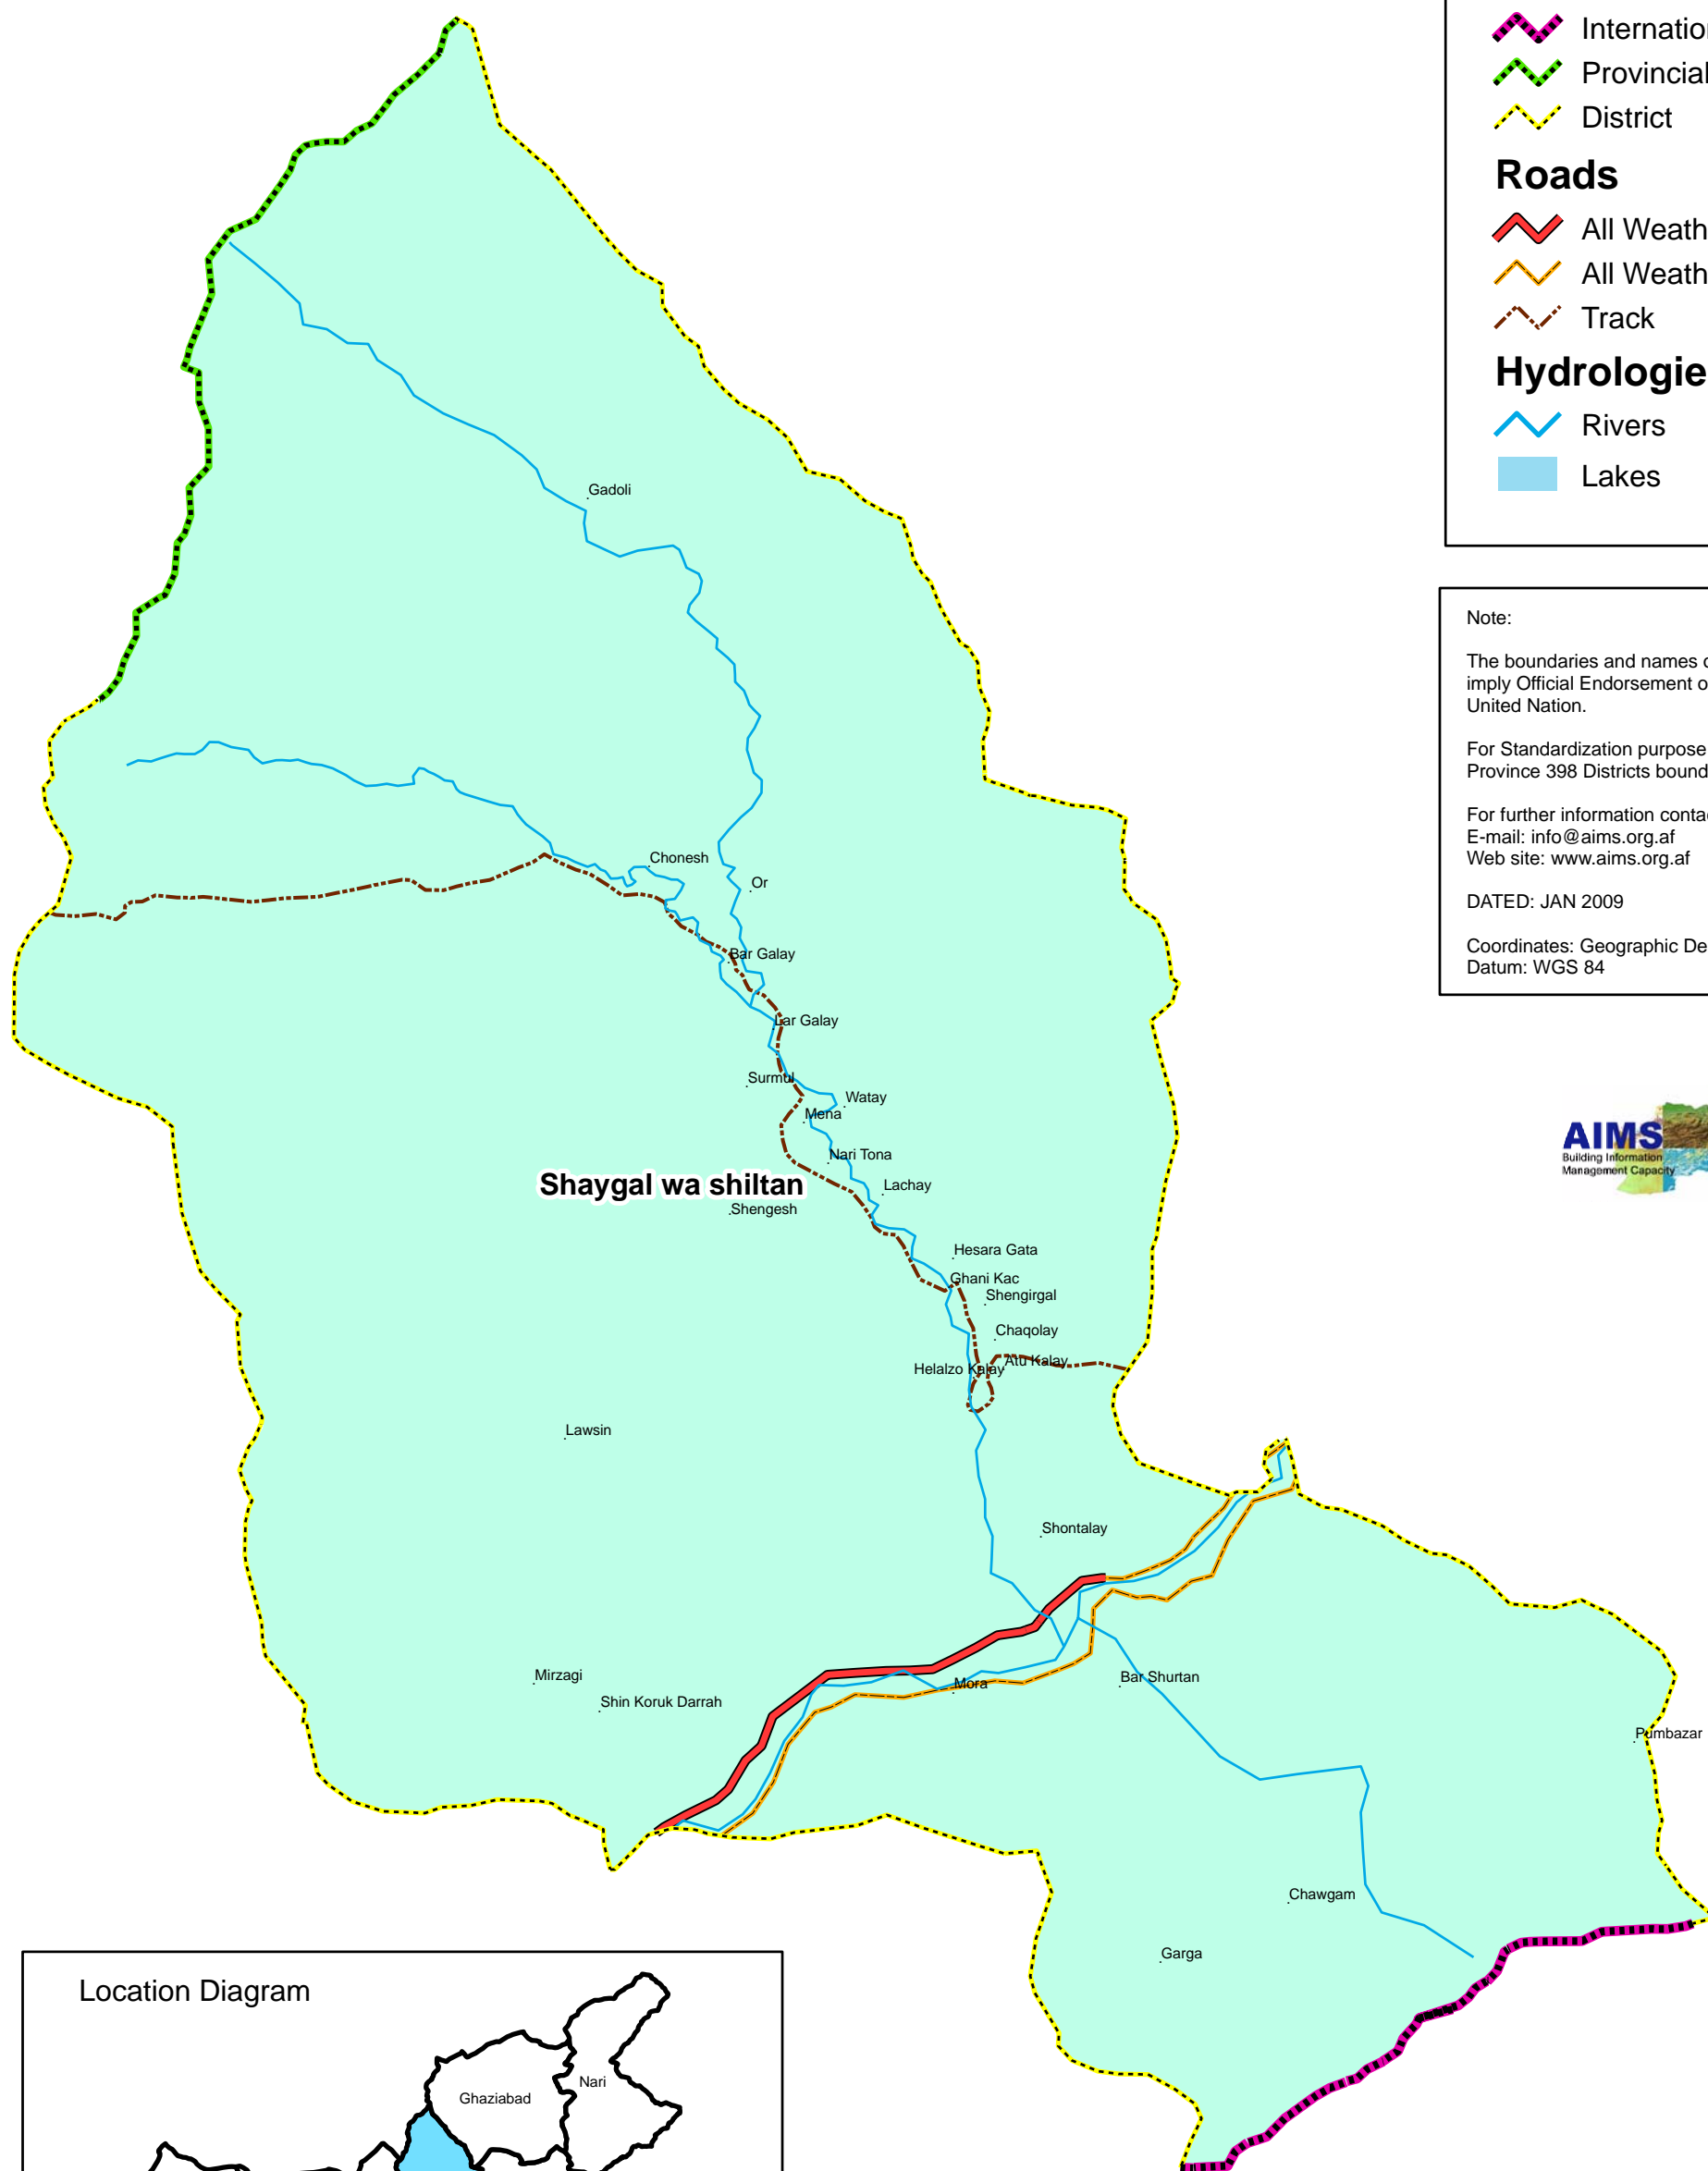

SHAYGAL WA SHILTAN DISTRICT

Kunar Province

LEGEND

Settlements

- Villages
- District Center

Boundaries

-  International
-  Provincial
-  District

Roads

-  All Weather Primary
-  All Weather Secondary
-  Track

Hydrologies

-  Rivers
-  Lakes

Note:
 The boundaries and names on the map do not imply Official Endorsement or Acceptance by the United Nation.
 For Standardization purpose AIMS uses the 34 Province 398 Districts boundary model.
 For further information contact AIMS
 E-mail: info@aims.org.af
 Web site: www.aims.org.af
 DATED: JAN 2009
 Coordinates: Geographic Decimal Degree
 Datum: WGS 84

Location Diagram